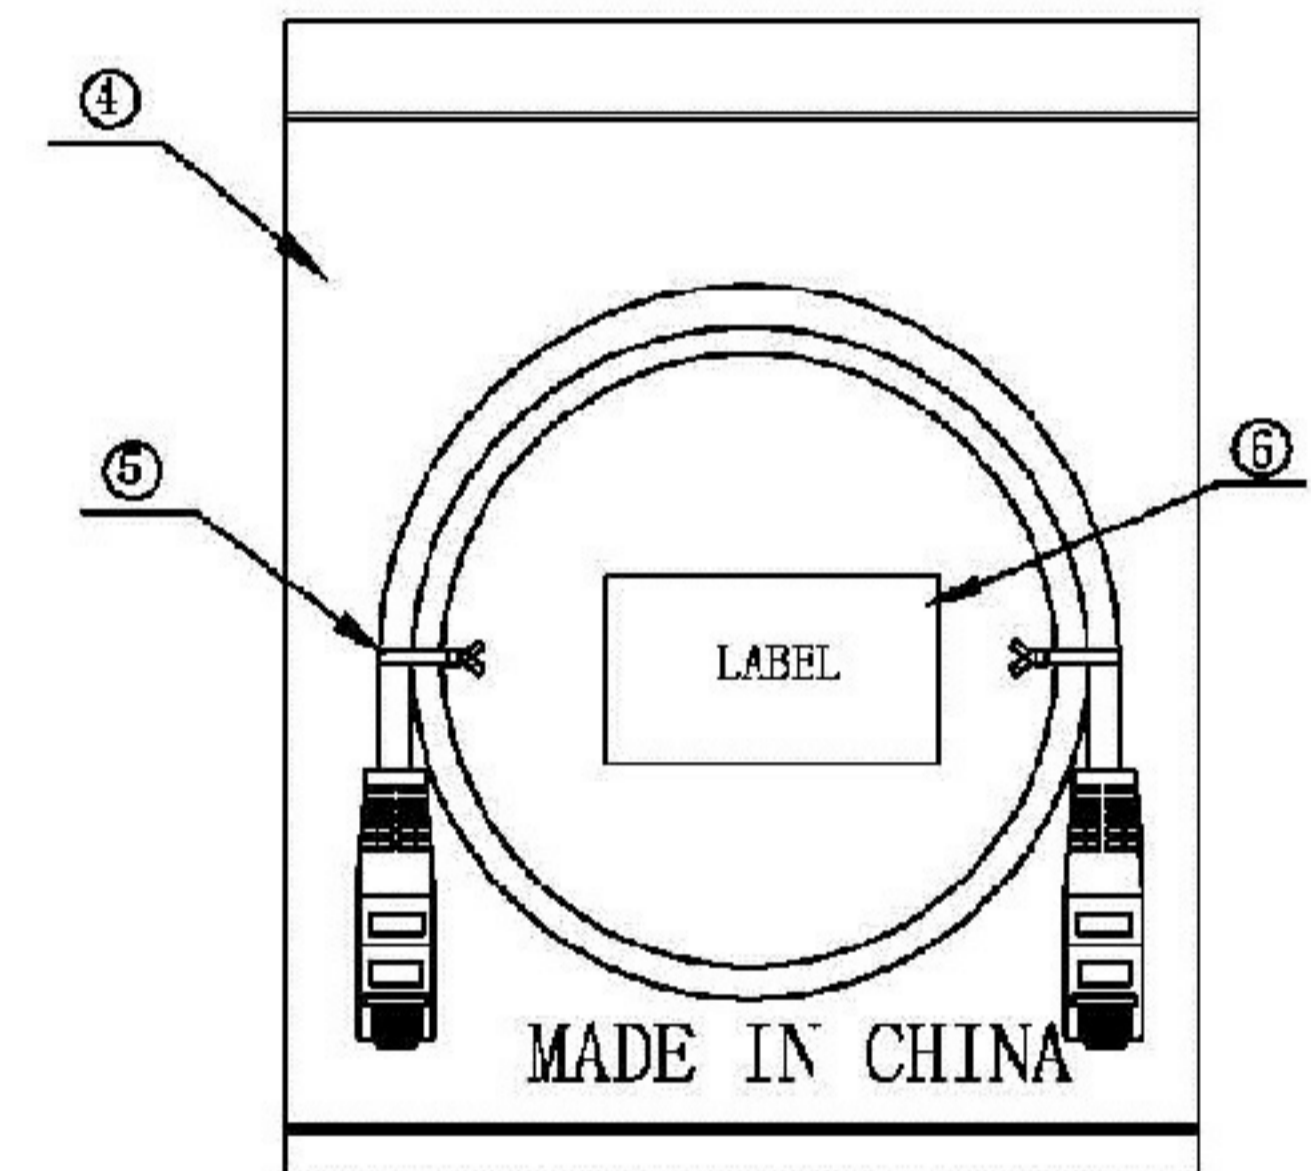

Datenblatt - Fiche technique - Data sheet

21.99.1556

VALUE UTP-Patchkabel konf. Kat. 6, weiss, 3,0 m

Cordon VALUE Cat.6 UTP confectionné, blanc, 3,0 m

VALUE UTP Patch Cord, Cat.6, white, 3.0 m

| | | |
|---------------|--------|---------|
| COLOUR: WHITE | | |
| ITEM NO. | LENGTH | PACKING |
| 21. 99. 1536 | 1M | PE BAG |

PACKING

MATERIAL LIST

| | | | |
|---|-----------|---|---|
| ⑥ | LABEL | NO DRY GLUE LABEL | 1 |
| ⑤ | MINI TIE | PE MINI TIE (POSSESS METAL) | 2 |
| ④ | BAG | PE BAG | 1 |
| ③ | OVER MOLD | PVC COLOR:SEE THE CHART | 2 |
| ② | CONNECTOR | RJ45 8P8C UNSHIELDED, PIN GOLD PLATED | 2 |
| ① | CABLE | UTP CAT.6 24AWG 4PAIRS COPPER CLAD ALUMINUM JACKET:PVC/ OD:5.9±0.2mm | 1 |

NOTE:

- 100% OPEN SHORT, MISS WIRE TEST
- PRINT BLACK WORD:
CAT.6 UTP 24AWG×4P PATCH ISO/IEC
11801 & EN 50173 VERIFIED
- Reach and ROHS COMPLIANT

Rotronic Co., Ltd.

| NO. | PARTS NAME | SPECIFICATION STANDARD | QT' Y | REMARK |
|-----|------------|------------------------------|------------|--------|
| | | NEW | 2011-04-14 | A |
| BY | CHK | REVISION RECORD MODIFICATION | DATE | REV. |
| | | | 2011-04-14 | |

| | | | |
|--------------|----------------------------|---------|------------|
| ITEM NO. | 21.99.1536 | | |
| PRODUCT NAME | CAT.6 PATCH CABLE UTP 1.0M | | |
| DRAWN BY | CHECK BY | APPO BY | DATE |
| LV WENFENG | | | 2011-04-14 |