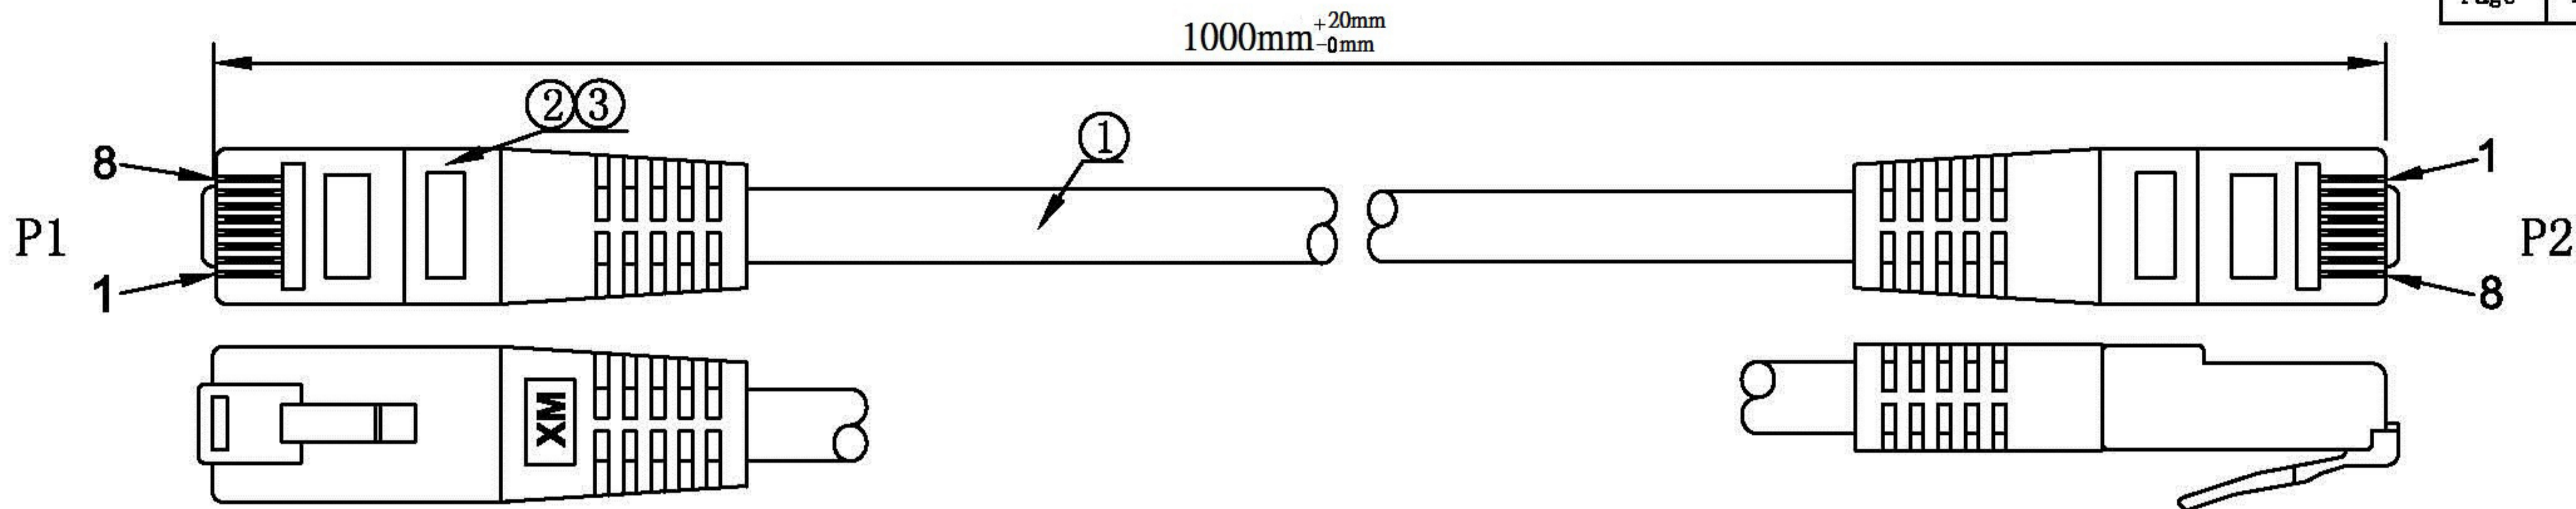

Datenblatt - Fiche technique - Data sheet

21.99.1556

VALUE UTP-Patchkabel konf. Kat. 6, weiss, 3,0 m

Cordon VALUE Cat.6 UTP confectionné, blanc, 3,0 m

VALUE UTP Patch Cord, Cat.6, white, 3.0 m

| | | |
|---------------|--------|---------|
| COLOUR: WHITE | | |
| ITEM NO. | LENGTH | PACKING |
| 21. 99. 1536 | 1M | PE BAG |

NOTE:

- 100% OPEN SHORT, MISS WIRE TEST
- PRINT BLACK WORD:
CAT.6 UTP 24AWG×4P PATCH ISO/IEC
11801 & EN 50173 VERIFIED
- Reach and ROHS COMPLIANT

Rotronic Co., Ltd.

| NO. | PARTS NAME | SPECIFICATION STANDARD | QT' Y | REMARK |
|-----|------------|------------------------------|------------|--------|
| | | NEW | 2011-04-14 | A |
| BY | CHK | REVISION RECORD MODIFICATION | DATE | REV. |
| | | | 2011-04-14 | |

| | | | |
|--------------|----------------------------|---------|------------|
| ITEM NO. | 21.99.1536 | | |
| PRODUCT NAME | CAT.6 PATCH CABLE UTP 1.0M | | |
| DRAWN BY | CHECK BY | APPO BY | DATE |
| LV WENFENG | | | 2011-04-14 |