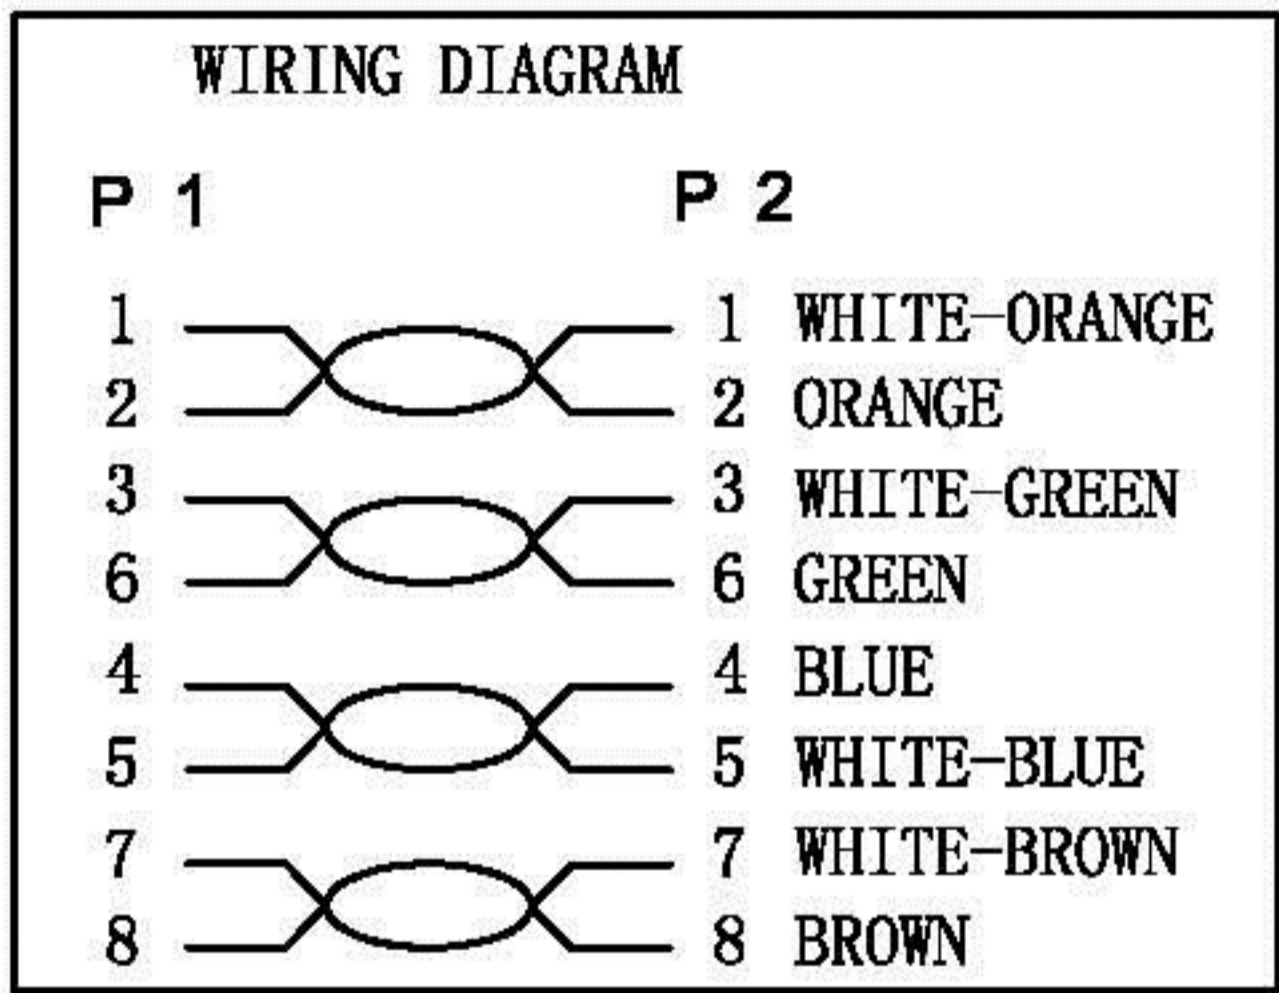

Datenblatt - Fiche technique - Data sheet

21.99.1556

VALUE UTP-Patchkabel konf. Kat. 6, weiss, 3,0 m

Cordon VALUE Cat.6 UTP confectionné, blanc, 3,0 m

VALUE UTP Patch Cord, Cat.6, white, 3.0 m

| | | |
|---------------|--------|---------|
| COLOUR: WHITE | | |
| ITEM NO. | LENGTH | PACKING |
| 21. 99. 1536 | 1M | PE BAG |

NOTE:

- 100% OPEN SHORT, MISS WIRE TEST
- PRINT BLACK WORD:
CAT.6 UTP 24AWG×4P PATCH ISO/IEC
11801 & EN 50173 VERIFIED
- Reach and ROHS COMPLIANT

Rotronic Co., Ltd.

| NO. | PARTS NAME | SPECIFICATION STANDARD | QT' Y | REMARK |
|-----|------------|------------------------------|------------|--------|
| | | NEW | 2011-04-14 | A |
| BY | CHK | REVISION RECORD MODIFICATION | DATE | REV. |
| | | | 2011-04-14 | |